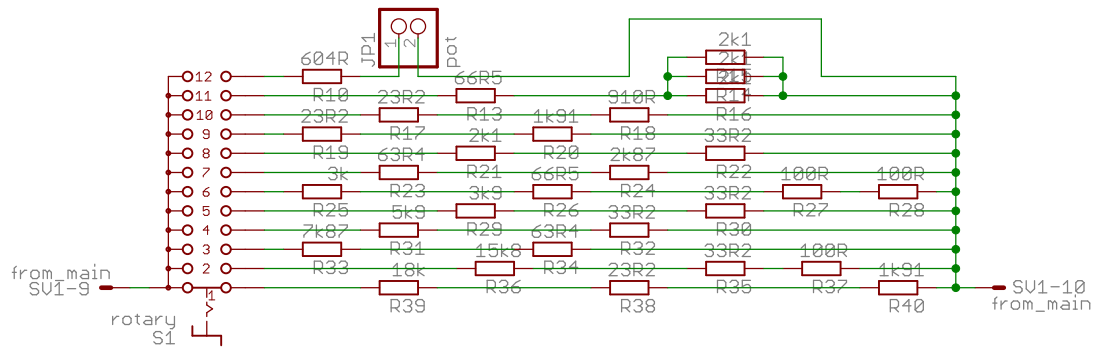

Amperemeter

TITLE: front-panel

Document Number:

REV:
1.0

Date: 14/08/2012 13:12

Sheet: 1/3

Voltmeter

TITLE: front-panel

Document Number:

REV:
1.0

Date: 14/08/2012 13:12

Sheet: 2/3

Voltage setting	
TITLE: front-panel	
Document Number:	REV: 1.0
Date: 14/08/2012 13:12	Sheet: 3/3