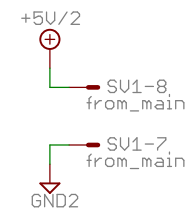

Amperemeter

TITLE: front-panel

Document Number:

REV:
1.0

Date: 14/08/2012 13:12

Sheet: 1/3

Voltmeter

TITLE: front-panel

Document Number:

REV:
1.0

Date: 14/08/2012 13:12

Sheet: 2/3

Voltage setting	
TITLE: front-panel	
Document Number:	REV: 1.0
Date: 14/08/2012 13:12	Sheet: 3/3