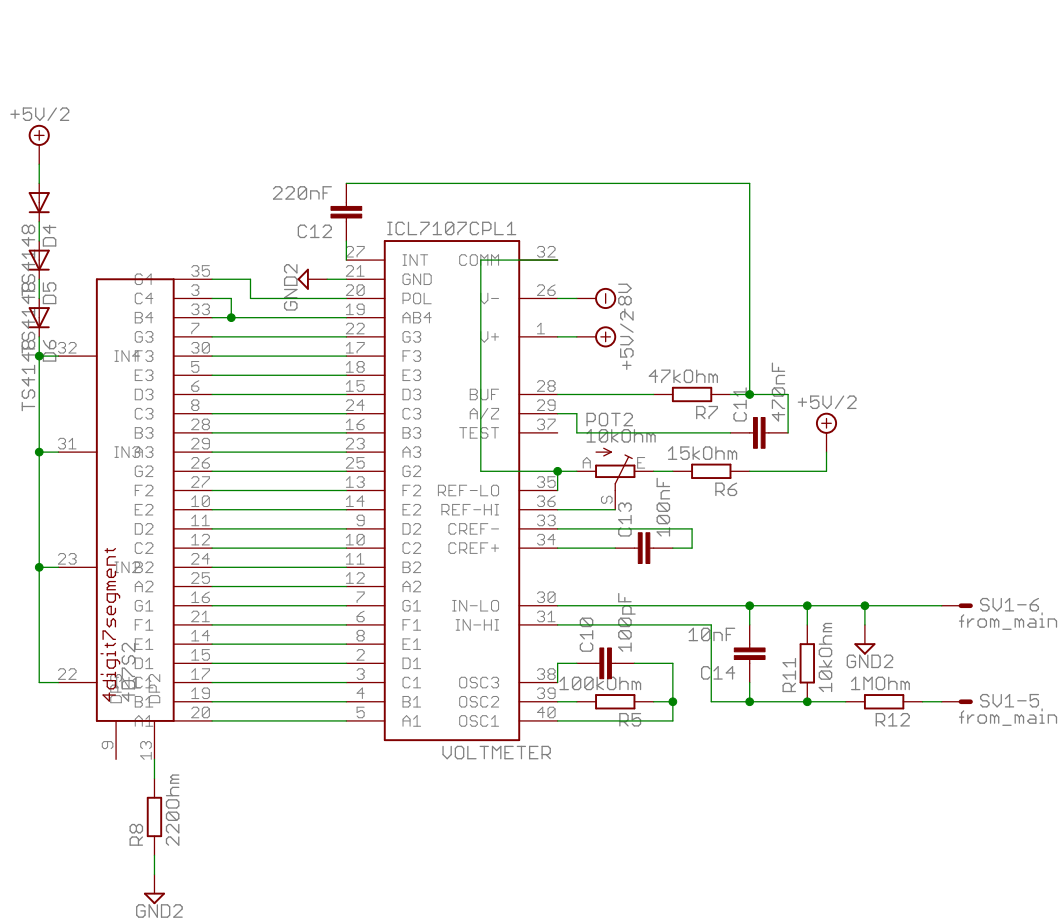

Amperemeter

TITLE: front-panel

Document Number:

REV:
1.0

Date: 14/08/2012 13:12

Sheet: 1/3

Voltmeter

TITLE: front-panel

Document Number:

REV:
1.0

Date: 14/08/2012 13:12

Sheet: 2/3

Voltage setting	
TITLE: front-panel	
Document Number:	REV: 1.0
Date: 14/08/2012 13:12	Sheet: 3/3