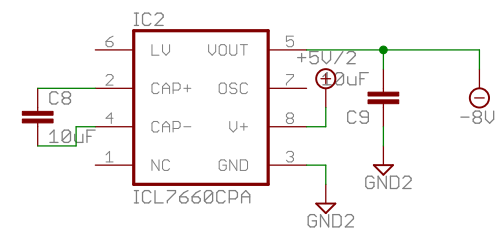

Amperemeter

TITLE: front-panel

Document Number:

REV:
1.0

Date: 14/08/2012 13:12

Sheet: 1/3

Voltmeter

TITLE: front-panel

Document Number:

REV:
1.0

Date: 14/08/2012 13:12

Sheet: 2/3

Voltage setting	
TITLE: front-panel	
Document Number:	REV: 1.0
Date: 14/08/2012 13:12	Sheet: 3/3